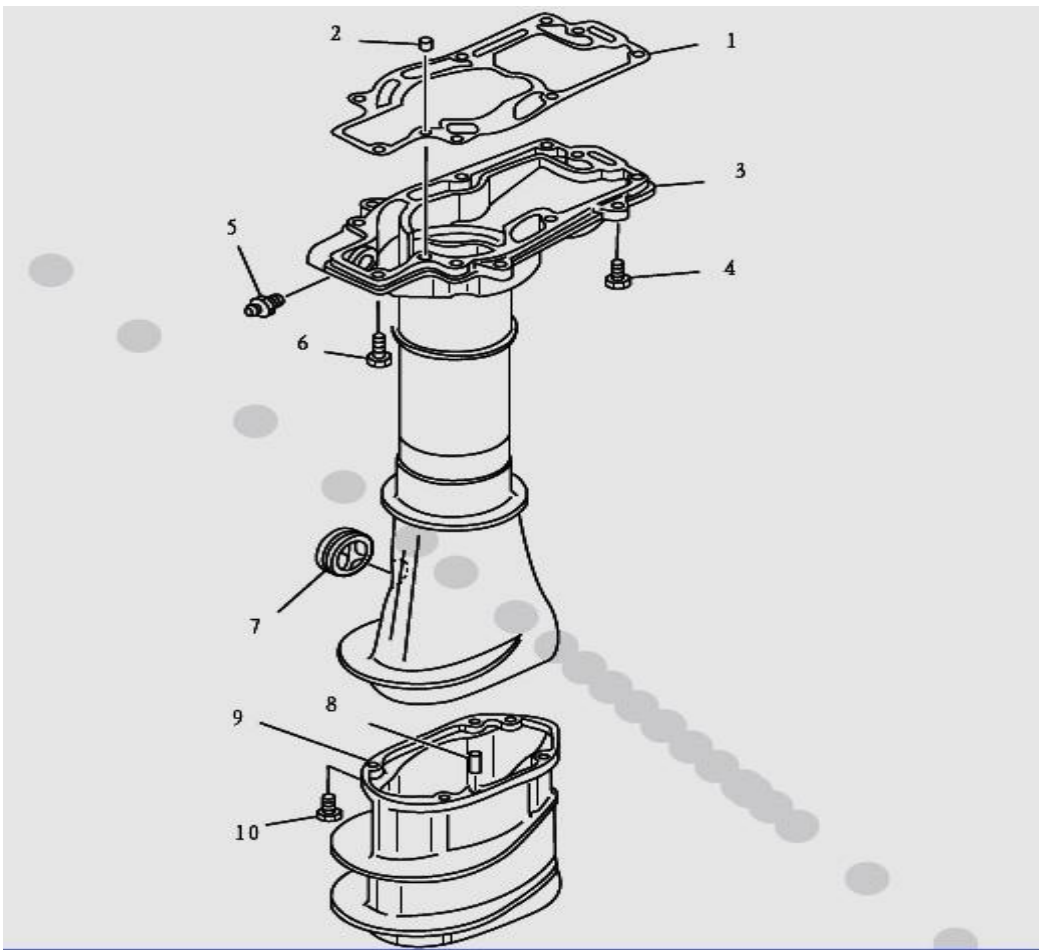

1	ALT8-06000001	GASKET,UPPER CASING		1
2	GB/T119.1-2000	PIN,DOWEL		2
3	ALT8-06000002	CASING,UPPER	дейдвуд	1
4	GB/T5789-84	BOLT,WITH WASHER		4
5	ALT8-05000014	NIPPLE,GREASE		1
6	GB/T5789-84	BOLT,WITH WASHER		7
7	ALT8-06000003	COVER,UPPER CASING		1
8	GB/T119.2-2000	PIN,DOWEL		2
9	ALT8-06000004	EXTENSION		1
10	GB/T5789-84	BOLT,WITH WASHER		4