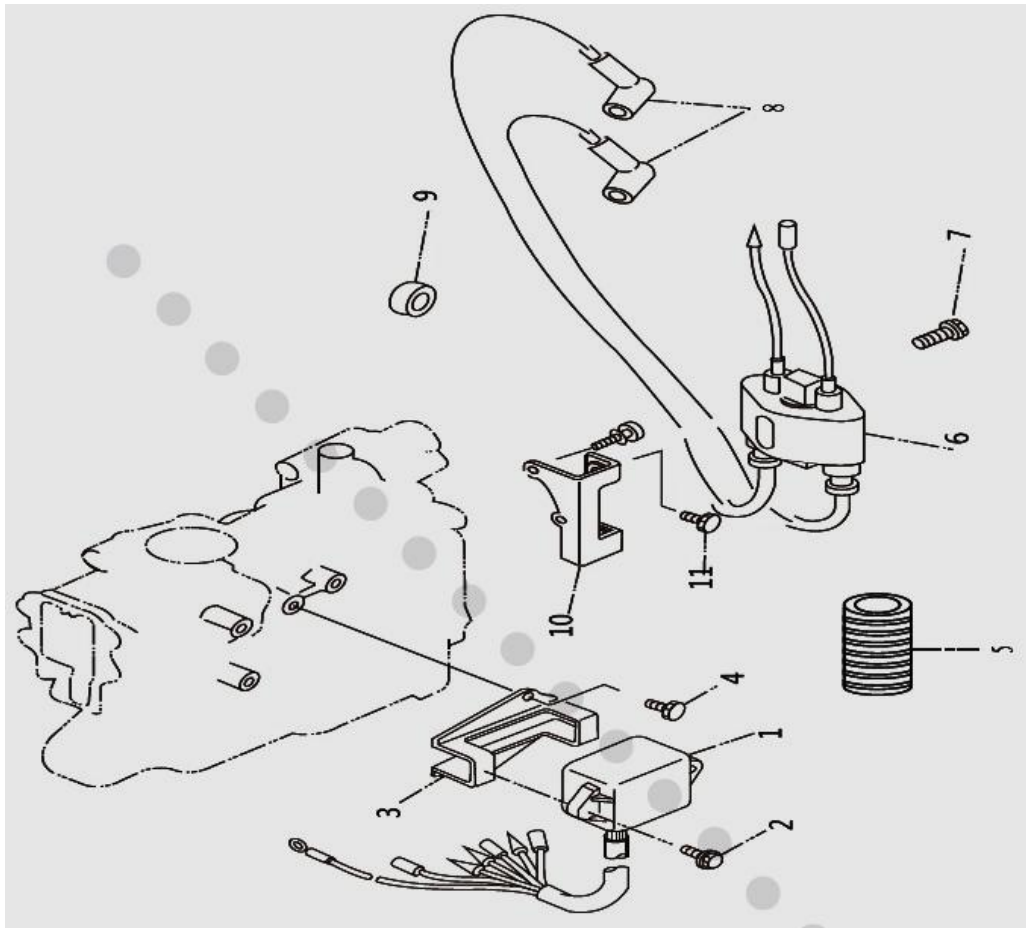

18	ALT8-03040004	RETAINER,MAGNETO BASE		1
19	ALT8-03040005	RETAINER,MAGNETO BASE		1
20	GB/T1099.1-2003	KEY,WOODRUFF		1
21	GB/T5789-84	BOLT		2
22	ALT8-03040006	STOPPER,MAGNETO BASE		1
23	GB6170-2000	NUT		1
24	GB/T97.1-85	WASHER,PLATE		1

1	ALT8-03000400	C.D.I UNIT ASSY	коммутатор	1
2	GB/T5789-84	BOLT,WITH WASHER		2
3	ALT8-03000013	C.D.I BRACKET		1
4	GB/T5789-84	BOLT		2
5	ALT8-03000014	TUBE		1
6	ALT8-03000500	IGNITION COIL ASSY	катушка со свеч. проводами	1
7	GB/T5789-84	BOLT		2
8	ALT8-03000600	PLUG CAP ASSY		2
9	ALT8-03000015	GROMMET		1
10	ALT8-03000016	BRACKET		1
11	GB/T5789-84	BOLT		1