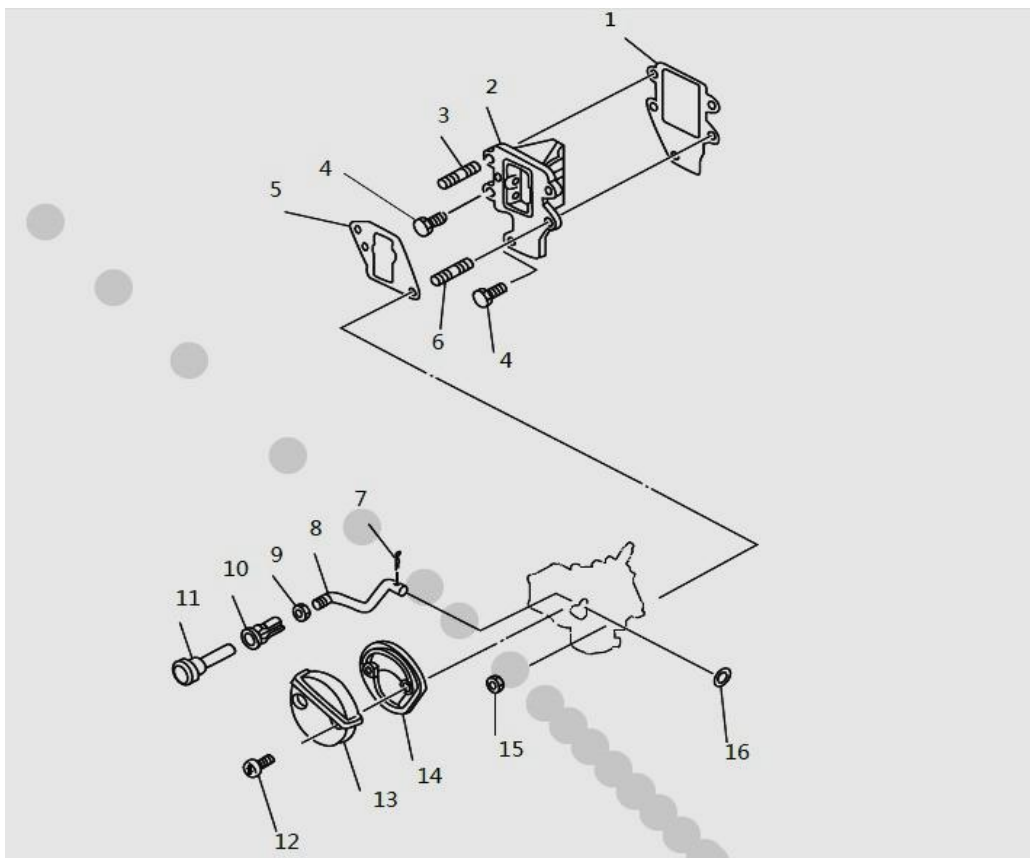

1	ALT8-03000001	GASKET, VALVE SET		1
		GASKET, VALVE ALUM		
2	ALT8-03000100	REED VALVE ASSY	клапанная площадка в сборе	2
3	ALT8-03000002	BOLT,STUD		1
4	GB/T5789-84	BOLT		3
5	ALT8-03000003	GASKET		1
6	ALT8-03000004	BOLT,STUD		1
7	GB/T91-2000	COTTER PIN		1
8	ALT8-03000005	ROD, CHOKE		1
9	GB/T6170-2000	NUT		2
10	ALT8-03000006	BUSH,CHOKE		1
11	ALT8-03000007	KNOB,CHOKE		1
12	GB/T8191-2000	SCREW,PAN HEAD		2
13	ALT8-03000008	SILENCER SET,INTAKE		1
14	ALT8-03000009	SILENCER COVER,INTAKE		1
15	GB/T6170-2000	NUT		2
16	ALT8-030000010	WASHER,PLATE		1