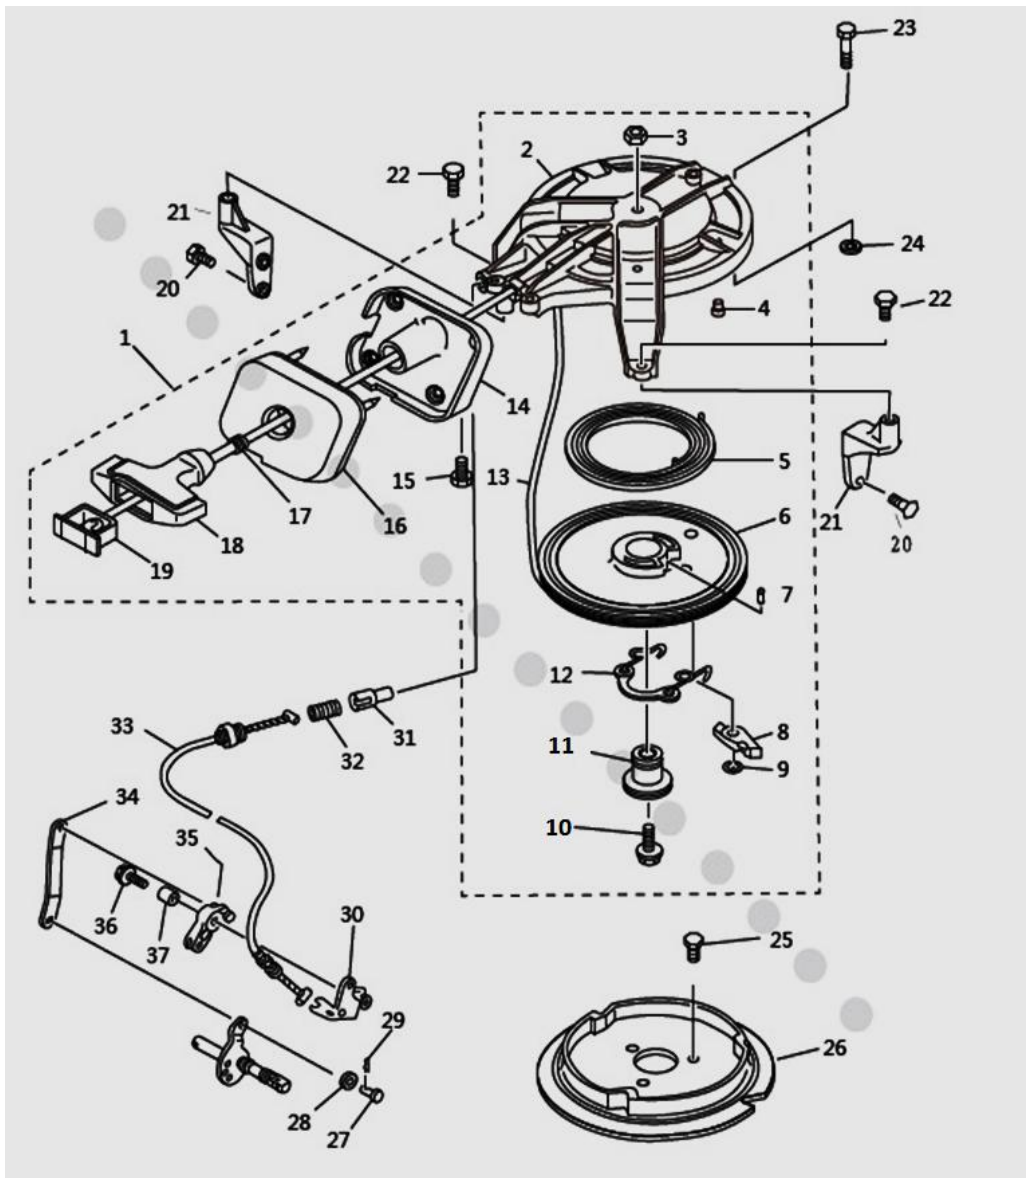

1	ALT8-03010000	STARTER ASSY	ручной стартер в сборе	1
2	ALT8-03010001	CASE,STARTER	корпус стартера	1
3	GB/T6170-2000	NUT		1
4	ALT8-03010002	STAY		5
5	ALT8-03010003	SPRING, SPIRAL	пружина старт. большая	1
6	ALT8-03010004	DRUM, SHEAVE	барaban стартера	1
7	ALT8-03010005	PIN, SPRING		1
8	ALT8-03010006	PAWL, DRIVE		1
9	GB894.1-86	CIRCLIP		1
10	GB/T5789-84	BOLT, WITH WASHER		1
11	ALT8-03010007	SHAFT, STARTER		1
12	ALT8-03010100	SPRING, DRIVE PAWL		1
13	ALT8-03010008	WIRE(L1650)		1
14	ALT8-03010009	GUIDE, ROPE		1
15	GB/T5789-84	BOLT		2
16	ALT8-03010010	SEAL, RUBBER		2
17	ALT8-03010011	DAMPER		1
18	ALT8-03010012	HANDLE, STARTER		1
19	ALT8-03010013	COVER		1
20	GB/T5789-84	BOLT		4