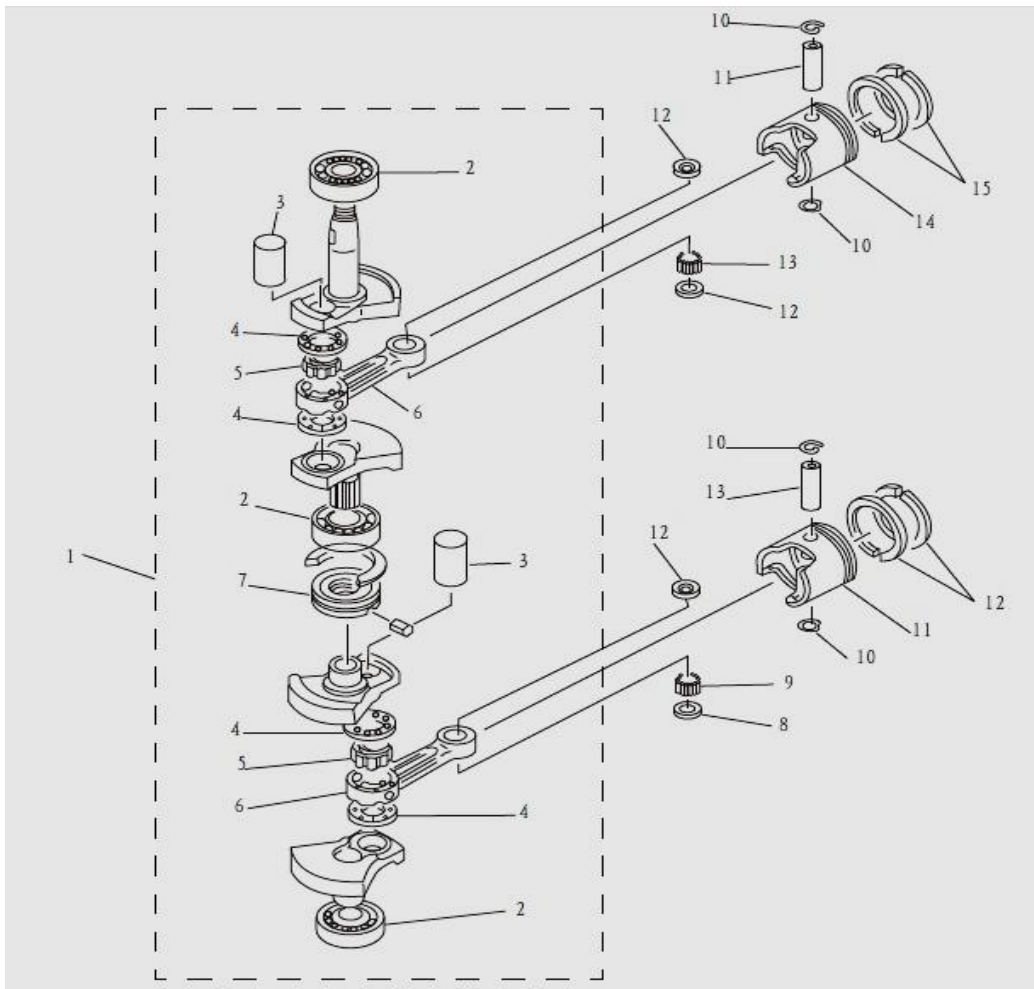

1	ALT8-03030000	CRANKSHAFT ASSY	коленвал в сборе	1
2	GB/T276-96	BEARING		3
3	ALT8-03030001	PIN,CRANK 1		2
4	ALT8-03030002	WASHER		4
5	GB/T273-96	BEARING		2
6	ALT8-03030003	ROD,CONNECTING		2
7	ALT8-03030004	SEAL,LABYRINTH 1		1
8	ALT8-03030005	WASHER,PLATE		4
9	ALT8-03030006	NEEDLE	игла подшипника	56
10	ALT8-03030007	CIRCLIP		4
11	ALT8-03030008	PISTON		2
12	ALT8-03030009	PISTON RING SET	кольца поршневые	4
13	ALT8-03030010	PIN,PISTON		2