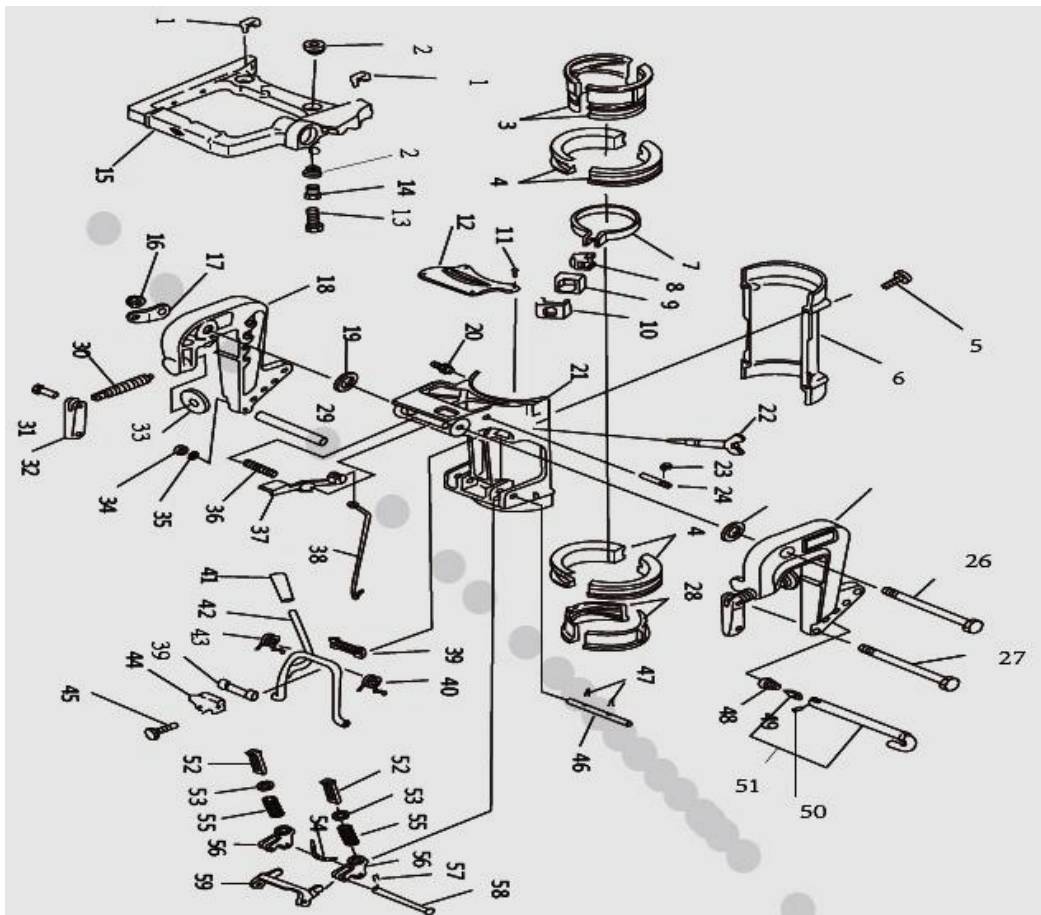

1	ALT8-05000001	SPACER, FRICTION		2
2	ALT8-05000002	DAMPER		4
3	ALT8-05000003	BUSHING, PIVOT SHAFT		2
4	ALT8-05000004	BUSHING, PIVOT SHAFT		4
5	GB/T5789-84	BOLT		4
6	ALT8-05000005	BRACKET, SWIVEL		1
7	ALT8-05000006	PLATE, FRICTION		1
8	ALT8-05000100	NUT ASSY		1
9	ALT8-05000007	COVER		1
10	ALT8-05000008	PLATE, FRICTION		1
11	GB871-86	RIVET		4
12	ALT8-05000009	COVER		1
13	GB/T5789-84	BOLT		2
14	ALT8-05000010	PIPE		2
15	ALT8-05000011	BRACKET, STEERING	ручка переноски	1
16	GB953-88	NUT, SELF-LOCKING		1
17	ALT8-05000012	PLATE, CLAMP BRACKET		1
18	ALT8-05000201	BRACKET, CLAMP		1
19	ALT8-05000013	WASHER, PLATE		2
20	ALT8-05000014	NIPPLE, GREASE		1
21	ALT8-05000015	BRACKET, SWIVEL		1
22	ALT8-05000016	SCREW, FRICTION PIECE		1
23	GB/T91-2000	CIRCLIP		1
24	ALT8-05000017	PIN		2
25	ALT8-05000301	BRACKET, CLAMP 1		1
26	GB/T5789-84	BOLT		1