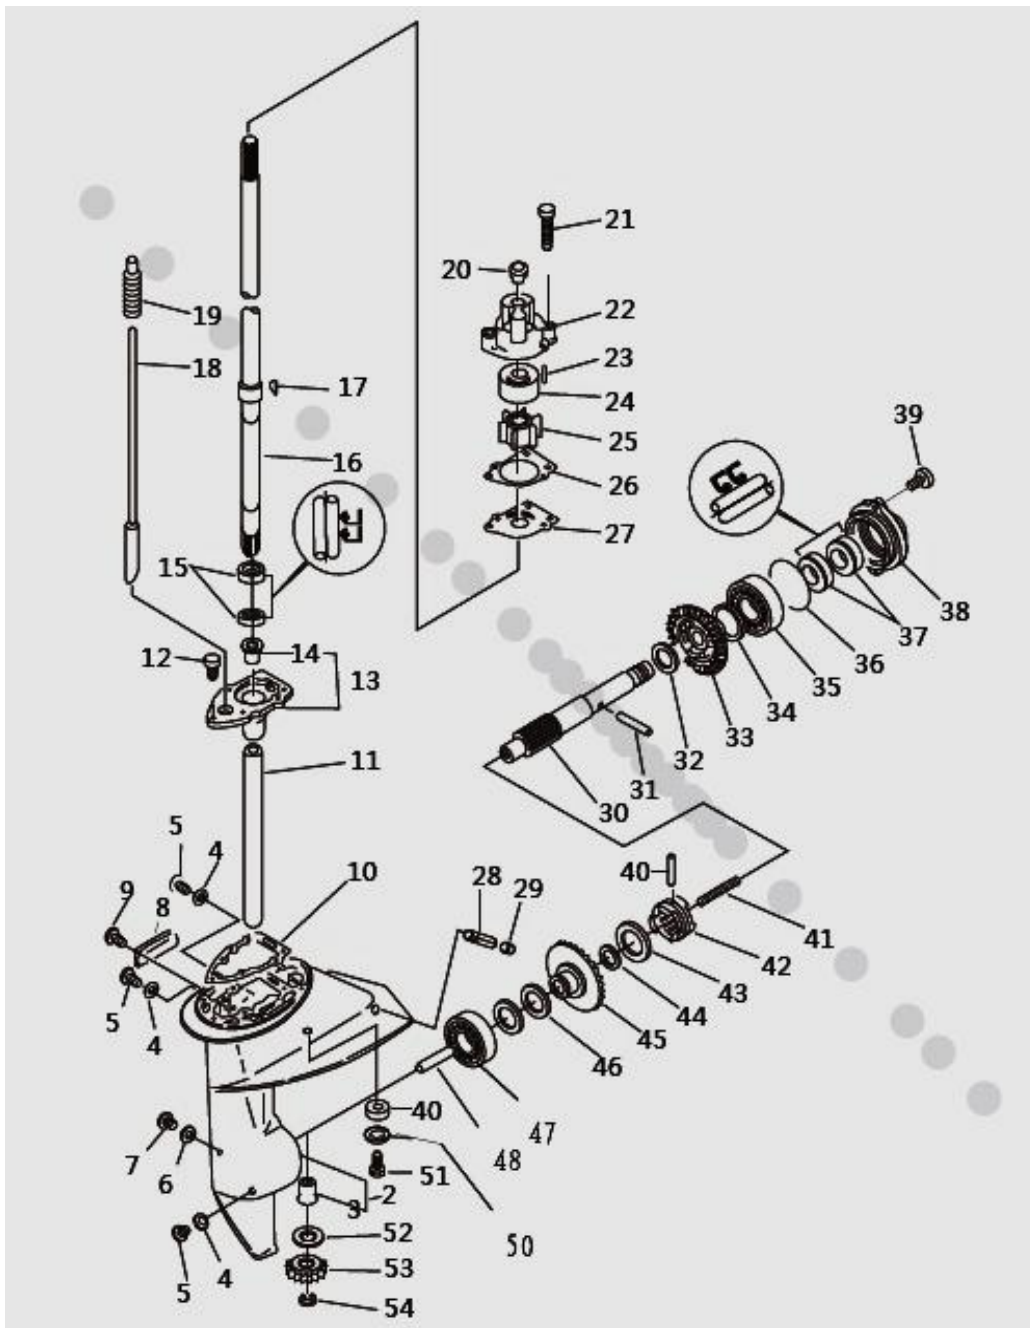

1	ALT8-07000000	LOWER UNIT ASSY (S)	редуктор в сборе	1
	ALT8-07000000	LOWER UNIT ASSY (L)		1
2	ALT8-07000100	LOWER CASING ASSY	корпус редуктора	1
3	ALT8-07000101	BUSHING,DRIVE SHAFT		1
4	ALT8-07000001	GASKET		3
5	GB/T5782-2000	PLUG,STRAIGHT SCREW		3
6	ALT8-07000002	GASKET		1
7	ALT8-07000003	SCREW		1
8	ALT8-07000004	COVER,WATER INLET 1		1
9	GB/819-94	SCREW,COUNTERSUNK		2
10	ALT8-07000005	PACKING,LOWER CASING		1
11	ALT8-07000006	COLLAR		1
12	GB/T5789-86	BOLT		2
13	ALT8-07000200	HOUSING,WATER PUMP	обойма подшипника	1
14	ALT8-07000201	BUSHING,DRIVE SHAFT		1