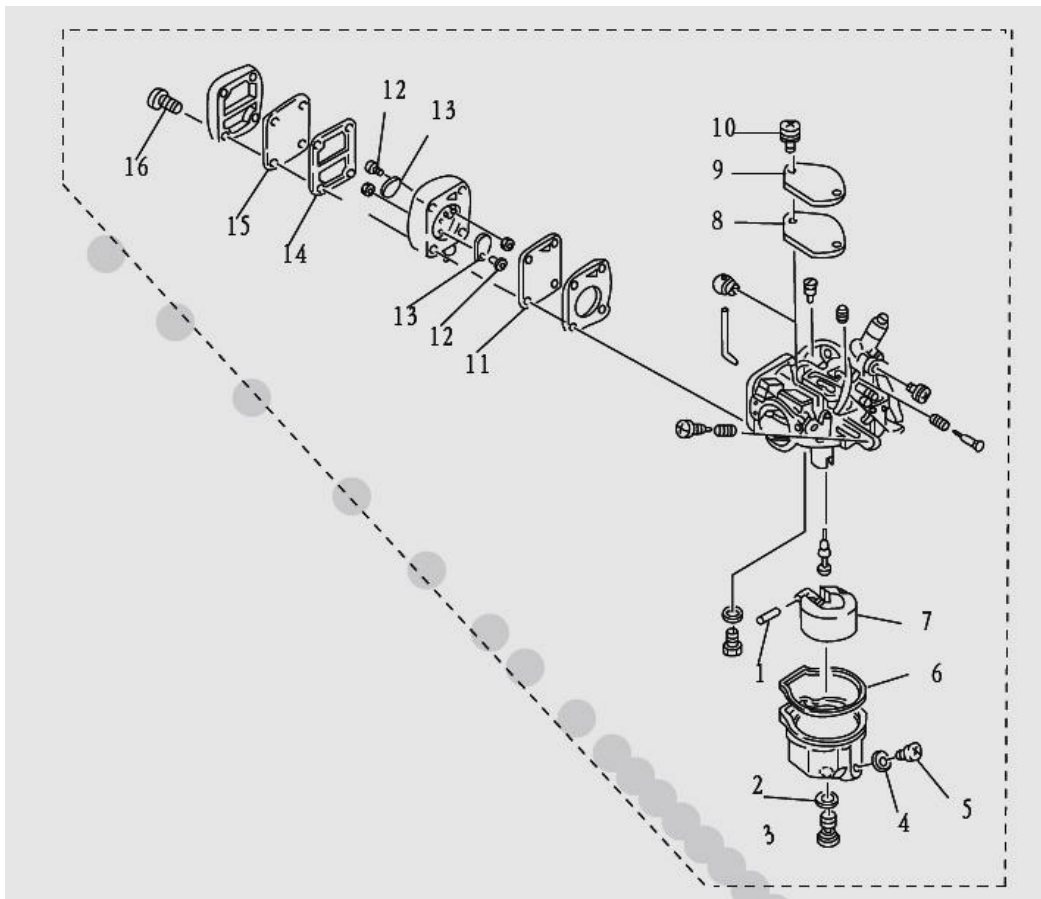

ALT8-03040000	CARBURETOR ASSY	карбюратор в сборе	1
1	ALT8-03040001	PIN,FLOAT		1
2	ALT8-03040002	GASKET		1
3	ALT8-03040003	JET,MAIN(#80)		1
4	ALT8-03040004	GASKET		1
5	GB/T818-2000	SCREW,PAN HEAD		1
6	ALT8-03040005	CASKET,FLOAT CHAMBER		1
7	ALT8-03040006	FLOAT		1
8	ALT8-03040007	GASKET		1
9	ALT8-03040008	COVER,MIXING		1
10	GB/T5789-84	SCREW,WITH WASHER		2
11	ALT8-03040009	DIAPHRAGM		1
12	GB/T8191-2000	SCREW,PAN HEAD		2
13	ALT8-03040010	VALVE,CHECK		2
14	ALT8-03040011	GASKET,BODY 2		1
15	ALT8-03040012	DIAPHRAGM		1
16	GB/T818-2000	SCREW		4