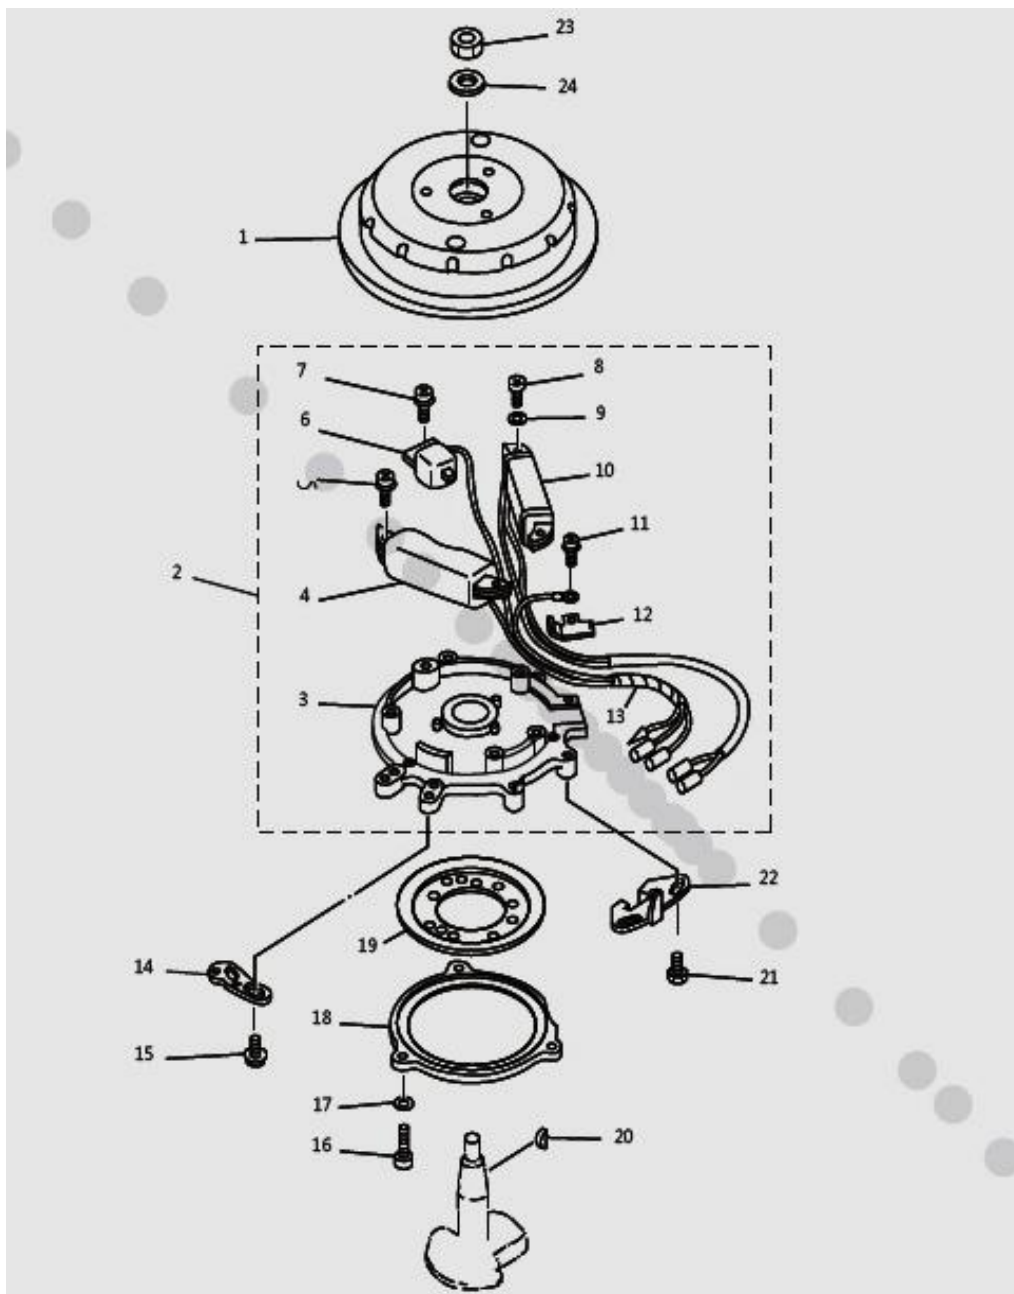

1	ALT8-03040100	ROTOR ASSY	ротор (маховик) в сборе	1
2	ALT8-03040200	BASE ASSY		1
3	ALT8-03040001	BASE,MAGNETO		1
4	ALT8-03040300	COIL,CHARGE ASSY	катушка генератора	1
5	GB/T5789-84	SCREW,WITH WASHER		2
6	ALT8-03040400	COIL,PULSER ASSY	катушка импульсная	1
7	GB/T818-94	SCREW,WITH WASHER		1
8	GB/T818-94	SCREW,PAN HEAD		2
9	GBP3--76	WASHER,SPRING		2
10	ALT8-03040500	COIL,LIGHTING	катушка световая	1
11	GB/T818-94	SCREW,PAN HEAD		1
12	ALT8-03040002	HOLDER		2
13	ALT8-03040600	LEAD WIRE ASSY		1
14	ALT8-03040003	CAM,ACCEL		1
15	GB/T5789-84	BOLT,WITH WASHER		2
16	GB/T818-94	SCREW,PAN HEAD		3
17	GB/T97.1-85	WASHER		3