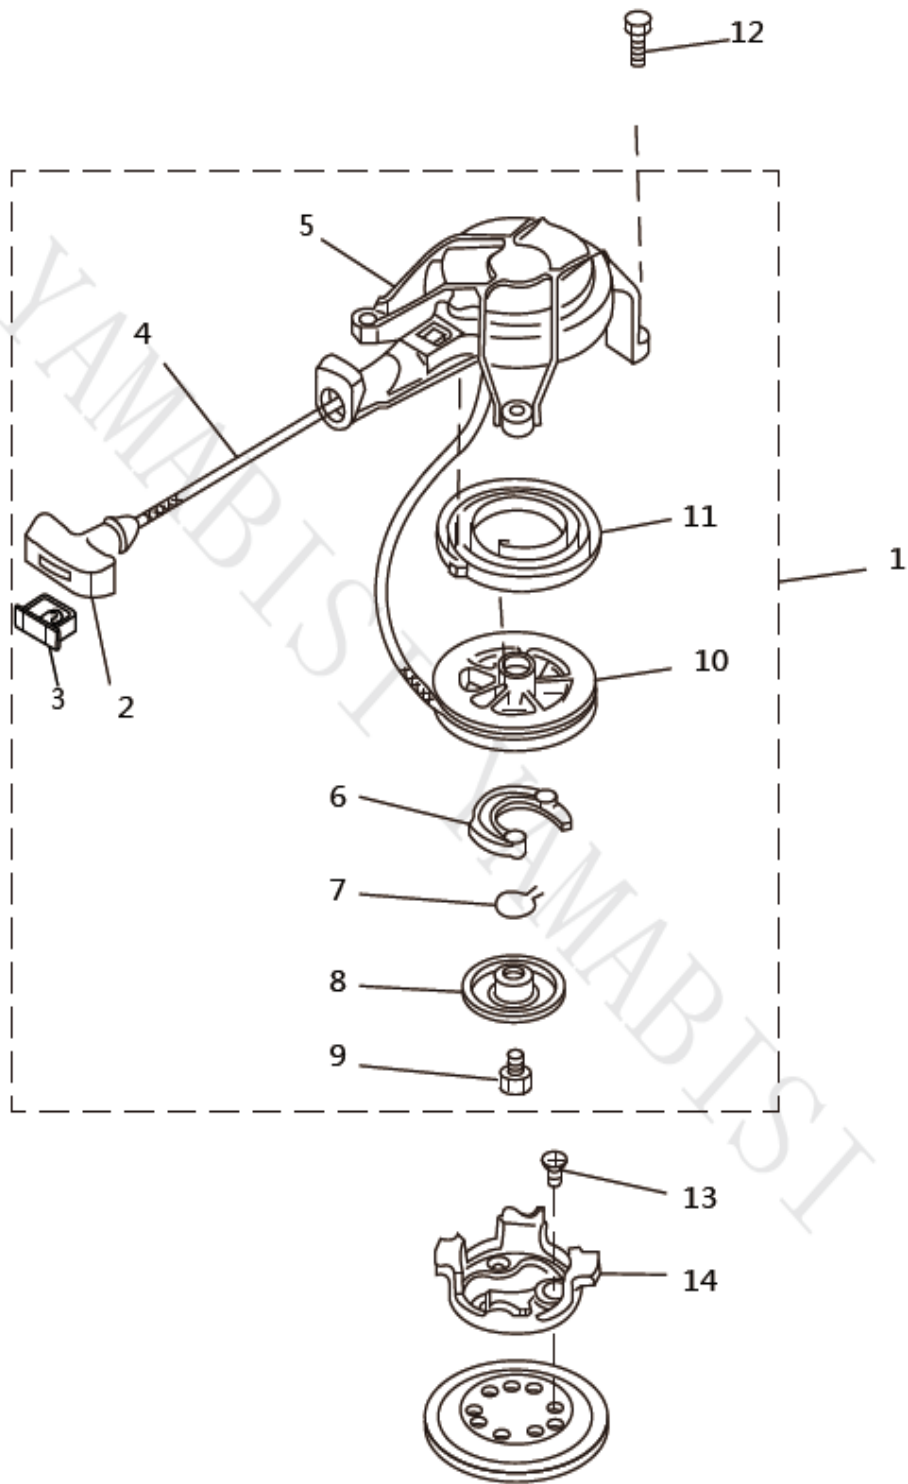

1	ALT2. 5-02010000	STARTER ASSY		1
2	ALT8-03010012	HANDLE,STARTER		1
3	ALT8-03010013	CASE,HANDLE		1
4	ALT2. 5-02000408	WIRE		1
5	ALT2. 5-02000400	CASE,STARTER		1
6	ALT2. 5-02000401	PAWL,DRIVE		1
7	ALT2. 5-02000406	SPRING,DRIVE PAWL		1