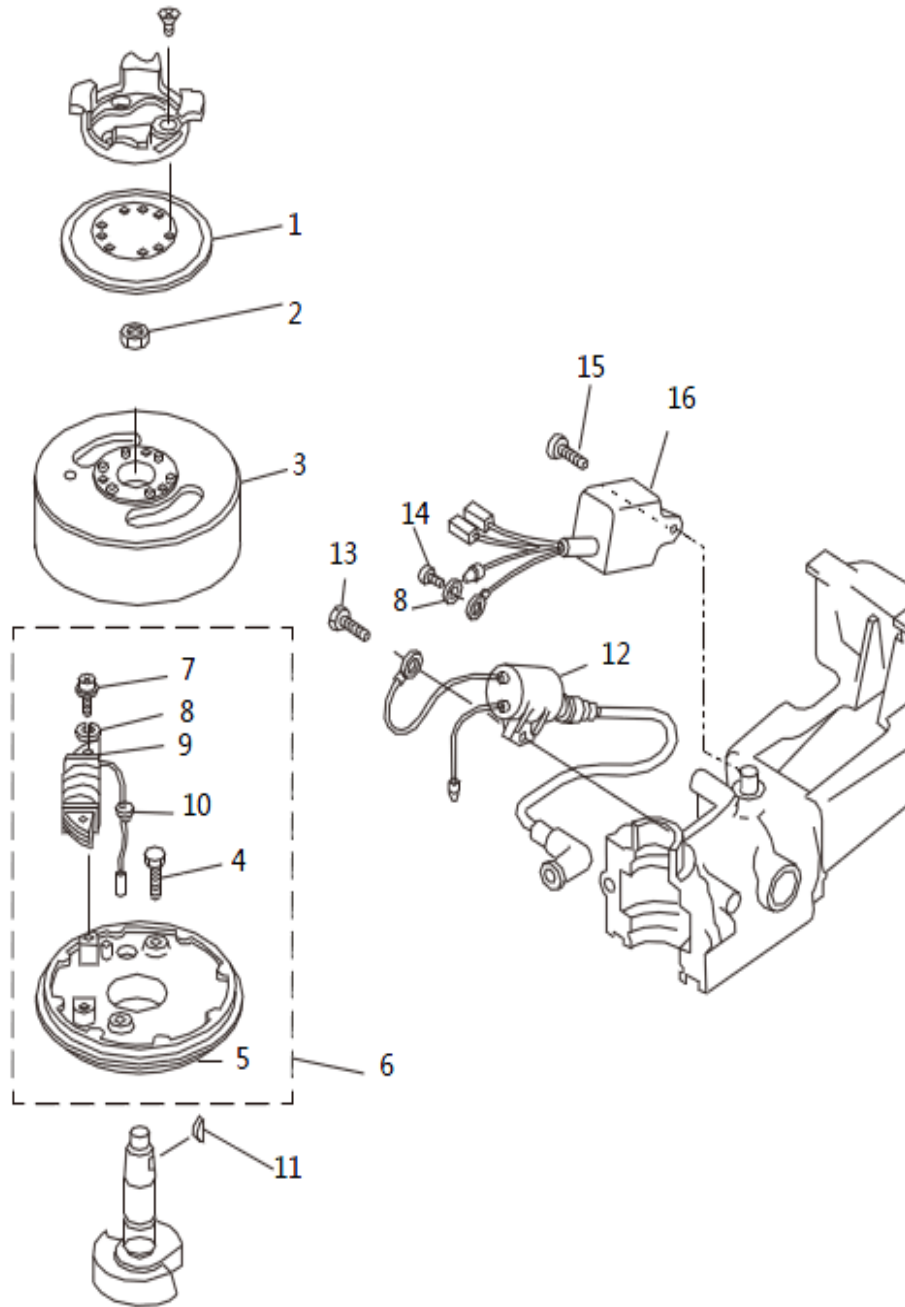

1	ALT2. 5-02000403	COVER, HOLE		1
2	GB/T6177-86	FLANGE NUT		1
3	ALT2. 5-08000004	ROTOR ASSY		1
4	GB/T5789-2000	FLANGE BOLT		2
5	ALT2. 5-02000017	PLATE, COIL		1