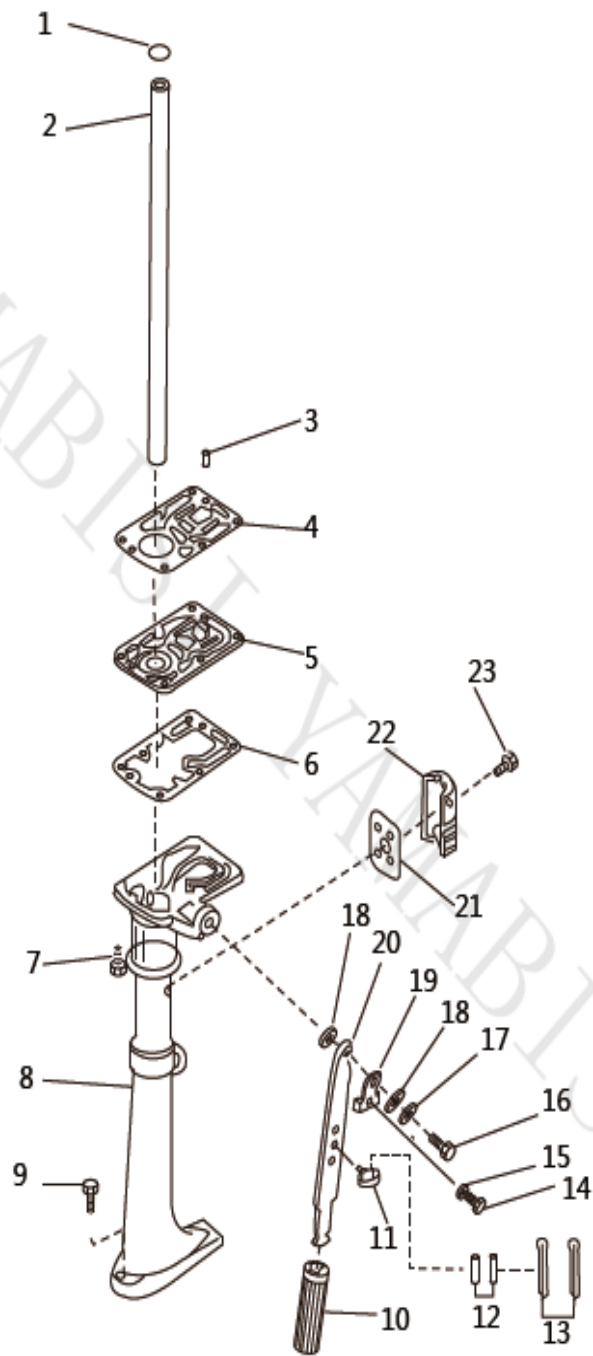

8	ALT2. 5-02000405	SHAFT,STARTER		1
9	GB/T5789-2000	BOLT		1
10	ALT2. 5-02000404	DRUM,SHEAVE		1
11	ALT2. 5-02000407	SPRING,STARTER		1
12	GB/T5789-2000	BOLT		3
13	GB/T819-2000	SCREW,FLAT HEAD		3
14	ALT2. 5-02000402	PULLEY,STARTER		1

1	ALT2. 5-02000403	COVER, HOLE		1
2	GB/T6177-86	FLANGE NUT		1
3	ALT2. 5-08000004	ROTOR ASSY		1
4	GB/T5789-2000	FLANGE BOLT		2
5	ALT2. 5-02000017	PLATE, COIL		1

6	ALT2. 5-08000005	COIL,PULSER		1
7	GB/T818-2000	SCREW,PAN HEAD		2
8	GB/859-87	WASHER		3
9	ALT2. 5-08000001	CHARGE COIL		1
10	ALT2. 5-02000020	PROTECTOR,WIRE		1
11	GB/T1099. 1-2003	KEY,WOODRUFF		1
12	ALT2. 5-08000002	IGNITION COIL ASSY		1
13	GB/T5789-2000	FLANGE BOLT		1
14	GB/T818-2000	SCREW,PAN HEAD		1
15	GB/T5789-2000	FLANGE BOLT		1
16	ALT2. 5-08000003	C.D.I.UNIT ASSY		1

1	ALT8-05000203	PIN		2
2	ALT8-05000204	HANDLE,TRANSOM CLAMP		2
3	ALT8-05000202	SCREW,TRANSOM CLAMP		2
4	ALT8-05000205	PAD,TRANSOM CLAMP		2
5	ALT2. 5-05000027	WASHER,BIG		1

6	GB/T62-88	NUT M6		1
7	GB/T6183-86	LOCKING NUT M6		1
8	GB/T5789-2000	NUT M8*110		1
9	ALT2. 5-05000001	BRACKET,CLAMP 1		1
10	ALT2. 5-05000003	RECEIVER, THRUST		1
11	ALT2. 5-05000002	BRACKET,CLAMP 2		1
12	GB/T5789-2000	NUT M6*110		1
13	GB/T6183-86	LOCKING NUT M8		1
14	ALT8-05000012	PLATE, CLAMP BRACKET		1
15	GB/T6170-86	NUT M8		1
16	ALT2. 5-05000016	KNOB,STOPPER		1
17	GB879-86	PIN,SPRING		1
18	ALT2. 5-05000015	SHAFT,STOPPER		1
19	ALT2. 505000028	WASHER PLATE		2
20	ALT8-05000014	NIPPLE,GREASE		1
21	ALT2. 5-05000004	BRACKET, SWIVEL 1		1
22	ALT2. 5-05000020	PLATE, FRICTION		1
23	GB/T6170-86	NUT M6		4
24	ALT2. 5-02000303	SPRING, COMPRESSION		1
25	ALT2. 5-05000300	LOCKING BOLT, WING		1
26	GB/T5789-2000	BOLT		4
27	ALT2. 5-05000005	BRACKET, SWIVEL 2		1
28	ALT2. 5-05000006	BUSHING, PIVOT SHAFT		2