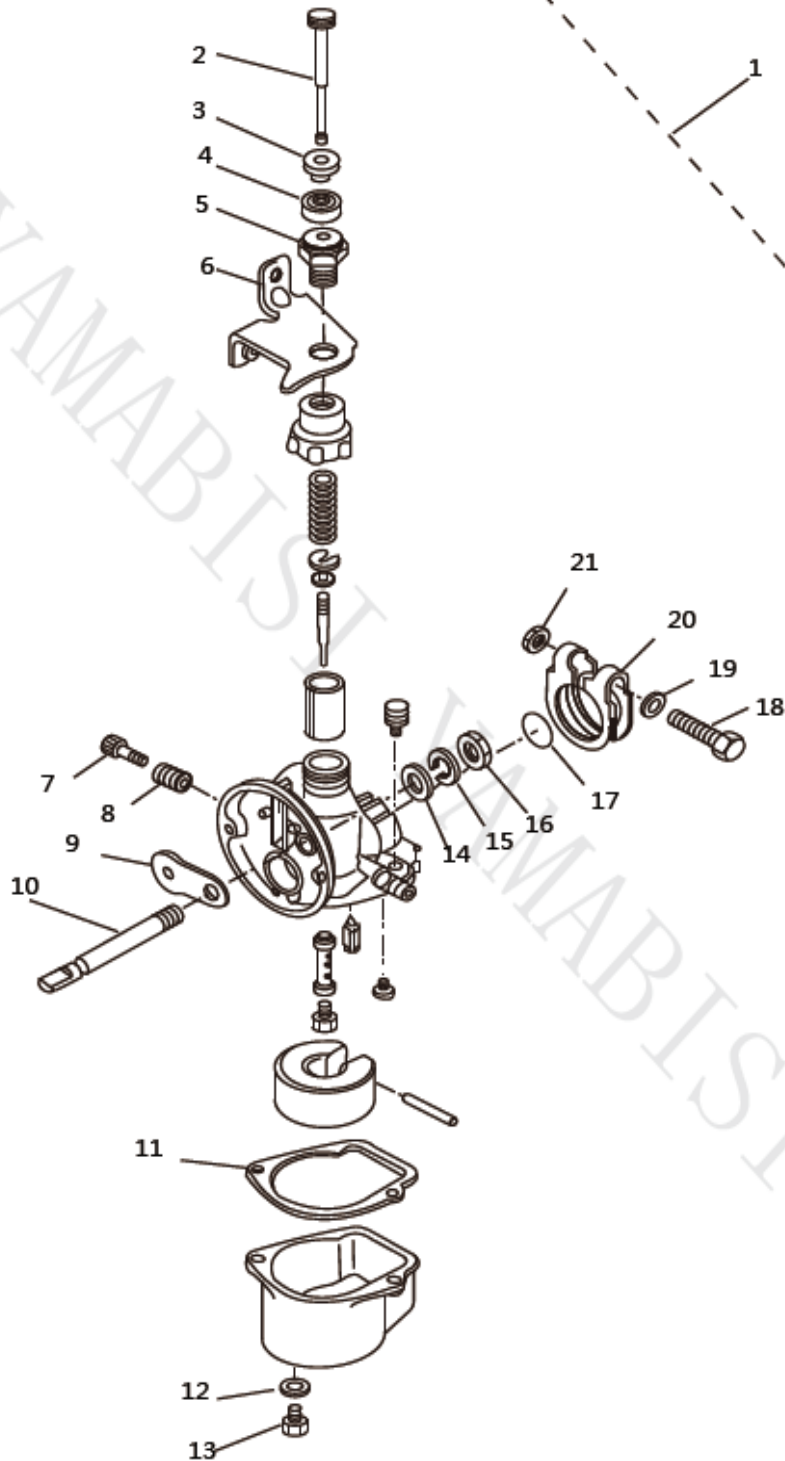

1	ALT2. 5-02030000	CARBURETOR UNIT ASSY	1
2	ALT2. 5-02030001	BAR, THROTTLE	1
3	ALT2. 5-02030002	SPACER	1
4	ALT2. 5-02030003	NUT, THROTTLE	1
5	ALT2. 5-02030004	SCREW, THROTTLE	1
6	ALT2. 5-02030005	STAY, THROTTLE WIRE	1
7	ALT2. 5-02030006	TOP, MIXING CHAMBER	1